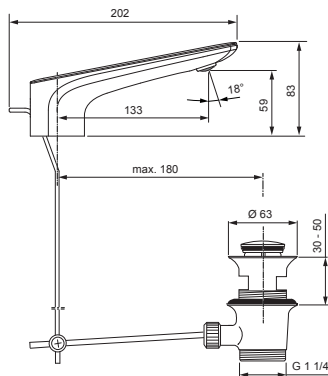

Conca

BC759..

Ideal Standard

Produced since: **May 2020**

Single lever 3hole Basin mixer

BC759..

Replace XX with the appropriate finish code

Chrome = AA Silver Storm = GN Gold = A2 Magnetic Grey = A5

Example spare part order:

A 861 505 AA in Chrome

Pos.	Description	Part-Number	Qty.	Pos.	Description	Part-Number	Qty.
1	Lever cpl.	A 861 505 XX	1 Set	7	Aerator M16,5x1 - 5ltr/min	A 861 418 NU	1 pcs
2	Escutcheon cpl.	A 861 506 XX	1 Set	8	Fixation kit spout	B 960 432 NU	1 Set
3	Cartridge G1/2 90° cpl. (hot)	A 861 243 NU*	1 Set	9	Pop-up waste complete	A 961 230 XX	1 Set
	Cartridge G1/2 90° cpl. (cold)	A 861 244 NU*	1 Set	10	SV coupler kit	A 962 499 NU	2 Set
4	Fixation kit side valve	A 861 507 NU	1 Set				
5	Lift rod cpl.	A 861 479 XX	1 Set				
6	Flex. hose G3/8 - G1/2	B 960 389 NU	1 pcs				