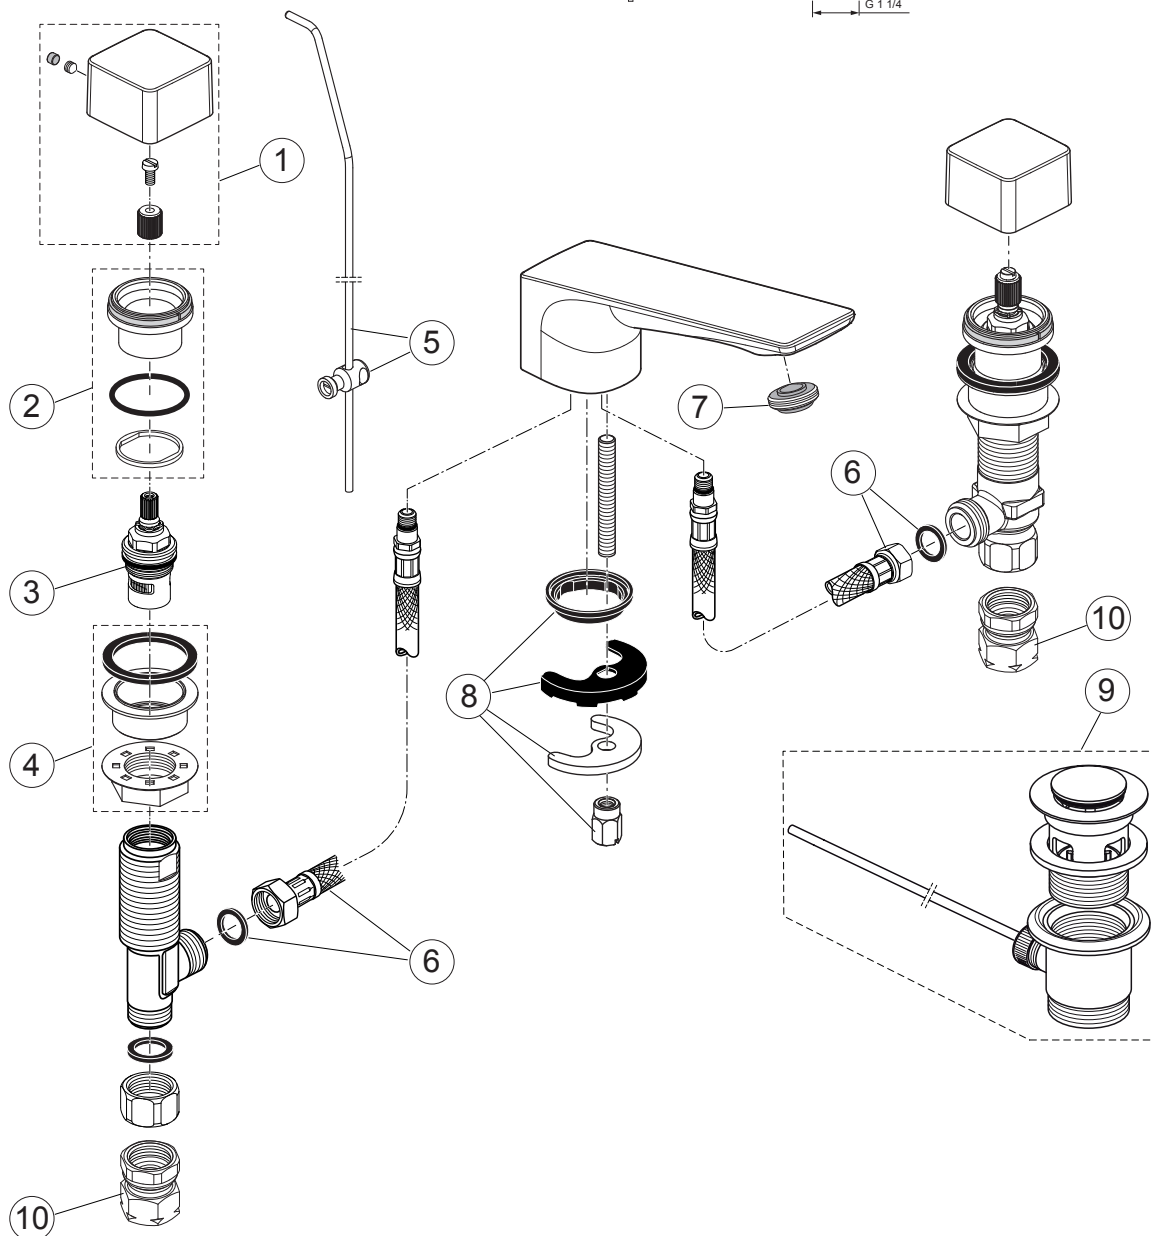

Conca

BC759..

Ideal Standard

Produced since: **May 2020**

Single lever 3hole Basin mixer

BC759..

Replace XX with the appropriate finish code

Chrome = AA Silver Storm = GN Gold = A2 Magnetic Grey = A5

Example spare part order:

A 861 505 AA in Chrome

Pos.	Description	Part-Number	Qty.	Pos.	Description	Part-Number	Qty.
1	Lever cpl.	A 861 505 XX	1 Set	7	Aerator M16,5x1 - 5ltr/min	A 861 418 NU	1 pcs
2	Escutcheon cpl.	A 861 506 XX	1 Set	8	Fixation kit spout	B 960 432 NU	1 Set
3	Cartridge G1/2 90° cpl. (hot)	A 861 243 NU*	1 Set	9	Pop-up waste complete	A 961 230 XX	1 Set
	Cartridge G1/2 90° cpl. (cold)	A 861 244 NU*	1 Set	10	SV coupler kit	A 962 499 NU	2 Set
4	Fixation kit side valve	A 861 507 NU	1 Set				
5	Lift rod cpl.	A 861 479 XX	1 Set				
6	Flex. hose G3/8 - G1/2	B 960 389 NU	1 pcs				

** Universal-Set (not all parts needed)*