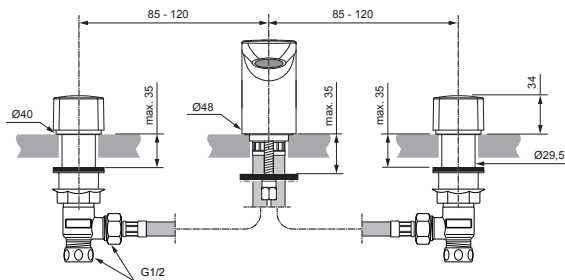

Conca

BC759..

Ideal Standard

Produced since: **May 2020**

Single lever 3hole Basin mixer

BC759..

Replace XX with the appropriate finish code

Chrome = AA Silver Storm = GN Gold = A2 Magnetic Grey = A5

Example spare part order:

A 861 505 AA in Chrome

Pos.	Description	Part-Number	Qty.	Pos.	Description	Part-Number	Qty.
1	Lever cpl.	A 861 505 XX	1 Set	7	Aerator M16,5x1 - 5ltr/min	A 861 418 NU	1 pcs
2	Escutcheon cpl.	A 861 506 XX	1 Set	8	Fixation kit spout	B 960 432 NU	1 Set
3	Cartridge G1/2 90° cpl. (hot)	A 861 243 NU*	1 Set	9	Pop-up waste complete	A 961 230 XX	1 Set
	Cartridge G1/2 90° cpl. (cold)	A 861 244 NU*	1 Set	10	SV coupler kit	A 962 499 NU	2 Set
4	Fixation kit side valve	A 861 507 NU	1 Set				
5	Lift rod cpl.	A 861 479 XX	1 Set				
6	Flex. hose G3/8 - G1/2	B 960 389 NU	1 pcs				