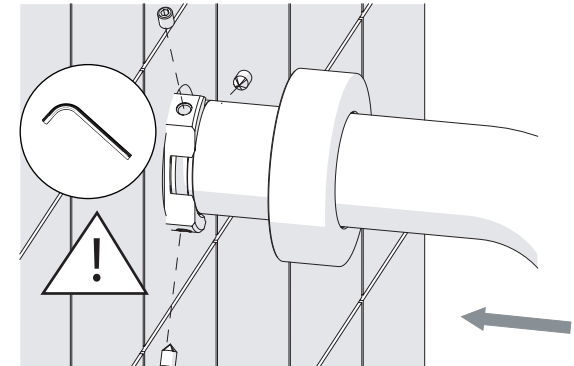

Not included / Non incluso / Non Inclus / Nie zawarty/ No incluido / Nao incluido

1

2

3

4

5