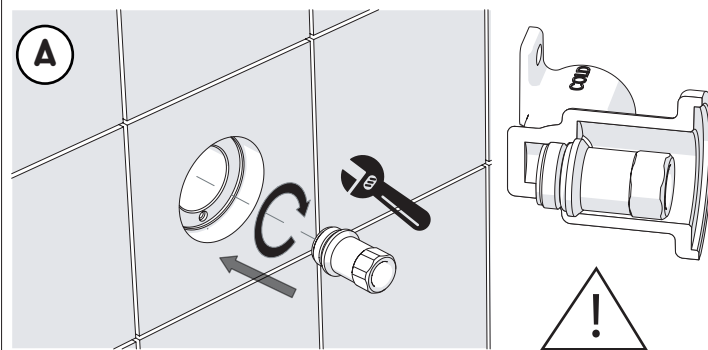

Not included / Non incluso / Non Inclus / Nie zawarty/ No incluido / Nao incluido

1

2

3

4

5