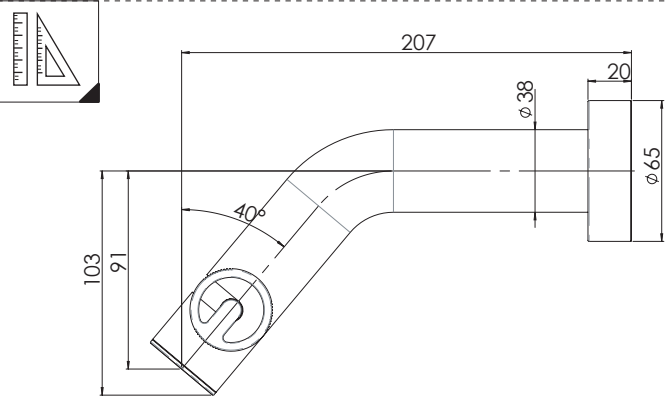

Not included / Non incluso / Non Inclus / Nie zawarty/ No incluido / Nao incluido

1

2