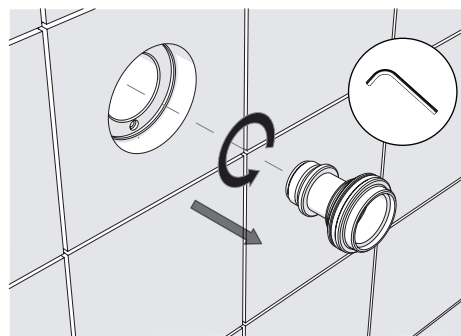

Not included / Non incluso / Non Inclus / Nie zawarty/ No incluido / Nao incluido

1

2

3

4

5