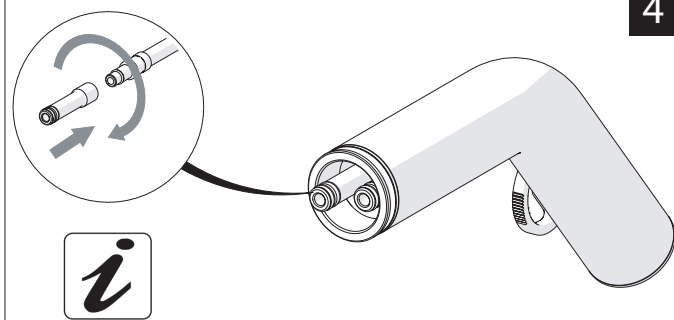

Not included / Non incluso / Non Inclus / Nie zawarty/ No incluido / Nao incluido

1

2

3

4

5