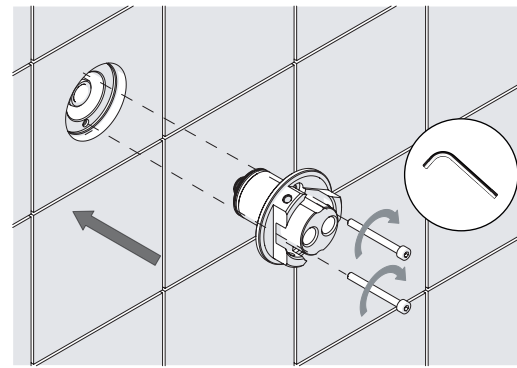

Not included / Non incluso / Non Inclus / Nie zawarty/ No incluido / Nao incluido

1

2

3

4

5