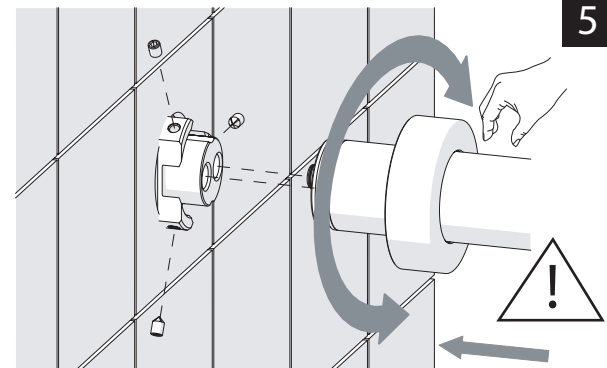

Not included / Non incluso / Non Inclus / Nie zawarty/ No incluido / Nao incluido

1

2

3

4

5