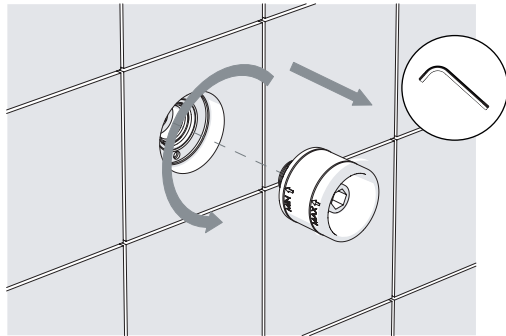

Not included / Non incluso / Non Inclus / Nie zawarty/ No incluido / Nao incluido

1

2

3

4

5