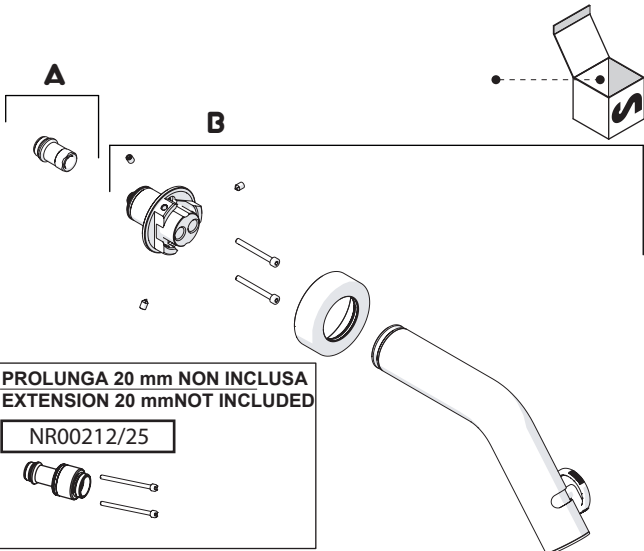

Not included / Non incluso / Non Inclus / Nie zawarty/ No incluido / Nao incluido

1

2