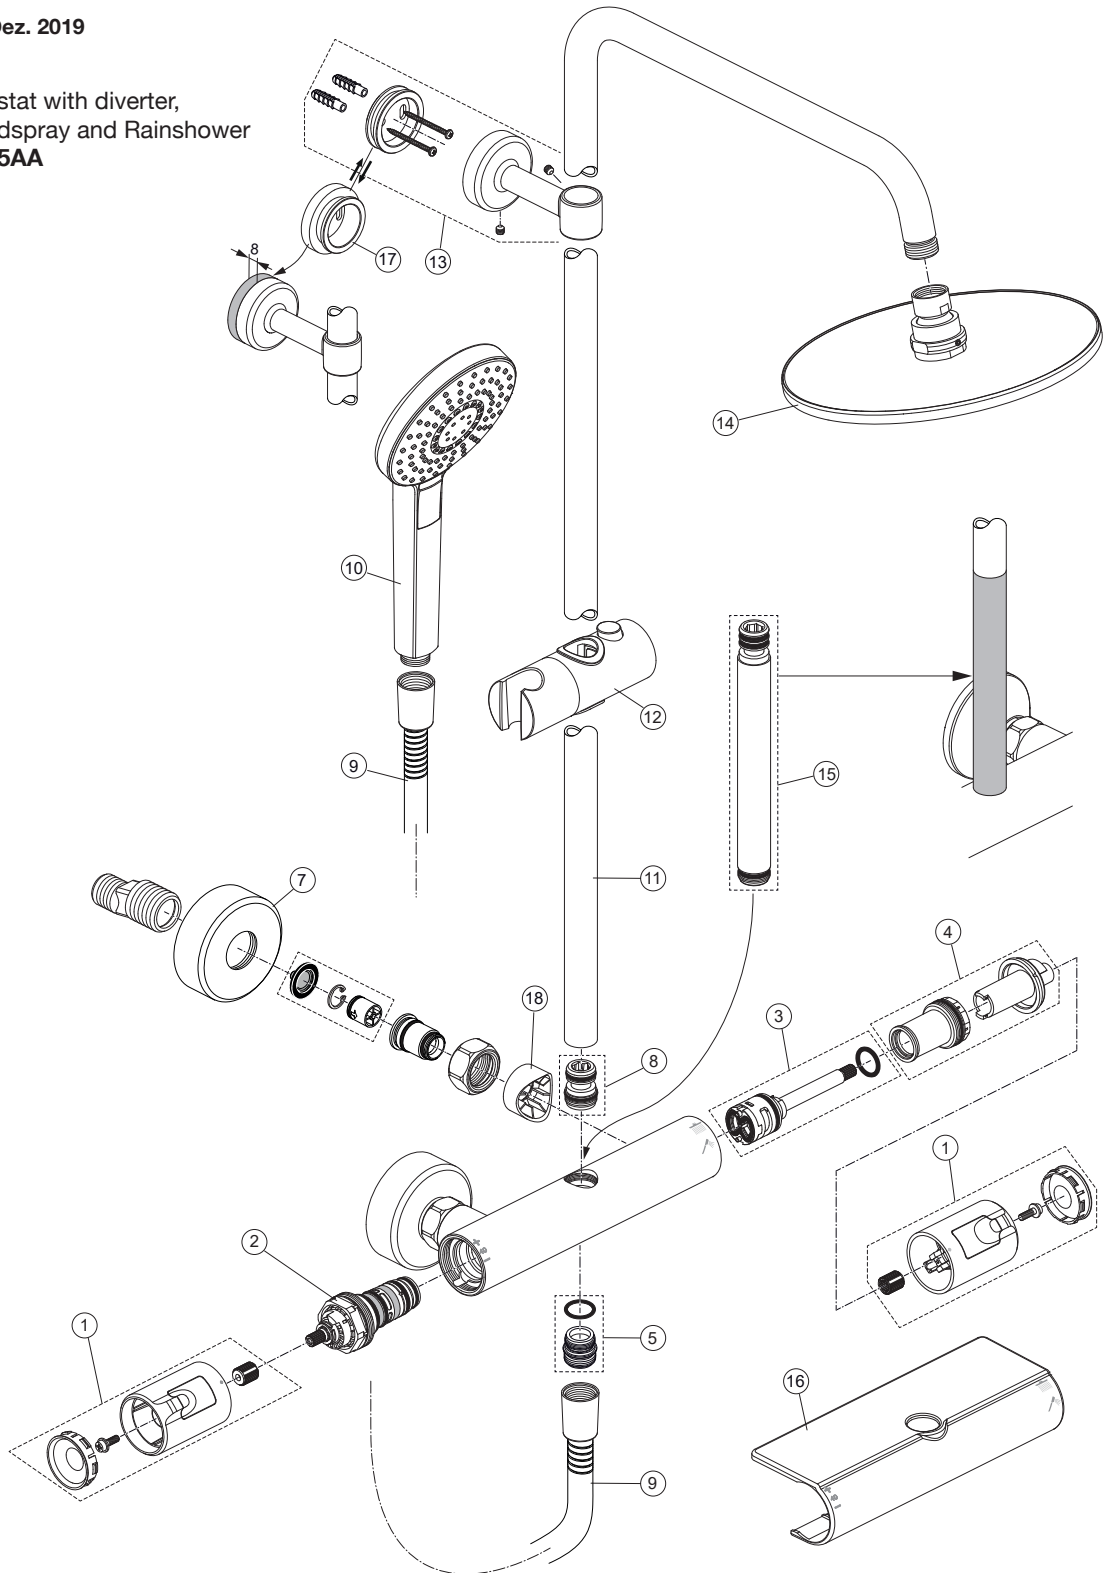

Produced from: Dez. 2019

Shower Thermostat with diverter,
shower bar, handspray and Rainshower
chrome **A7225AA**

Pos.	Description	Part-Number	Qty.	Pos.	Description	Part-Number	Qty.
1	Handle cpl.	A 861 382 AA	1 Set	12	Slider & holder f. handshr.	B 960 976 AA	1 Set
2	Thermostatic Cartridge cpl.	A 861 371 NU	1 pcs	13	Wall fixation complete	A 861 331 AA	1 pcs
3	Stop valve with diverter	A 861 375 NU	1 Set	14	Headshower Ø200 mm	B 9442 AA	1 pcs
4	Thread ring + stopring cpl.	A 861 376 NU	1 Set	15	Extension kit 150mm long	A 861 379 AA	1 Set
5	Nipple G1/2 outside cpl.	A 861 374 NU	1 Set		Extension kit 300mm long	A 861 380 AA	1 Set
6	Non-return valve	A 861 372 NU	1 Set	16	Warp over shelf	A 7601AA	1 pcs
7	Escutcheon	B 960 242 AA	1 pcs				
8	Connection nipple cpl.	A 861 385 NU	1 Set	17	Fixing plate extension 8mm	A 861 508 AA	1 pcs
9	Shower hose 1750 mm	BE 175 AA	1 pcs	18	Escutcheon Ø32	A 861 816 AA	2 pcs
10	Handspray Ø110-3F-8l/min	B 2231 AA	1 pcs				
11	Shower bar 1100 mm	A 861 377 AA	1 pcs				
	Shower bar 1000 mm	A 861 330 AA	1 pcs				