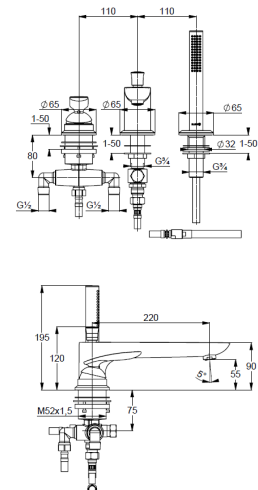

## Technische Daten/ Technical Data

KLUDI BALANCE  
bath-and shower mixer  
DN 15

Ref.:  
524470575

Finishes:  
05 chrome

Product description  
Manufacturer KLUDI GmbH & Co. KG  
Typ: KLUDI BALANCE  
bath-and shower mixer  
Ref.: 524470575

3-hole bath/shower mixer  
single lever mixer  
stand assembly  
extractable hand shower  
automatic diverter: shower/bath  
3-hole mounted  
solid lever, metal  
aerator, S-Pointer M24  
protected against back flow  
ceramic cartridge with hot water safety device  
flow rate at 3 bar 25 l/min.  
fixed spout  
shank-fixing  
without flexible high pressure supply tubs Ref.: 7544605-00  
extractable hoses M15 x 1500mm  
hand shower 1 S  
1 spray pattern  
Volumen  
with cleaning system  
sieve seal

### Produktabbildung/ Product picture

### Maßzeichnung/ Dimensional drawing