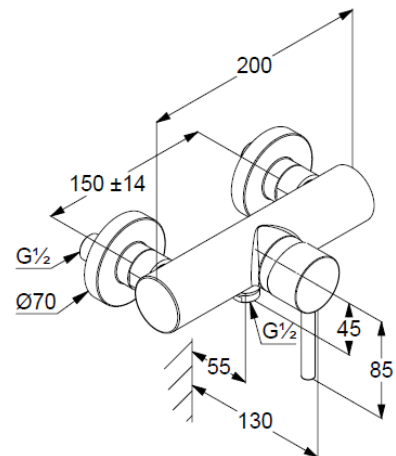

# Technische Daten/ Technical Data

KLUDI BOZZ  
single lever shower mixer  
DN 15

Ref.:  
38831N576

Finishes:  
N5 Stainless Brushed Nickel PVD

Product description  
Manufacturer KLUDI GmbH & Co. KG  
Typ: KLUDI BOZZ  
single lever shower mixer  
38831N576

shower mixer  
single lever mixer  
wall mounted  
solid lever, metal  
protected against back flow  
shower outlet G $\frac{1}{2}$   
ceramic cartridge with hot water safety device  
flow rate at 3 bar 28 l/min.  
S-unions G $\frac{1}{2}$  x G $\frac{3}{4}$

## Produktabbildung/ Product picture

## Maßzeichnung/ Dimensional drawing