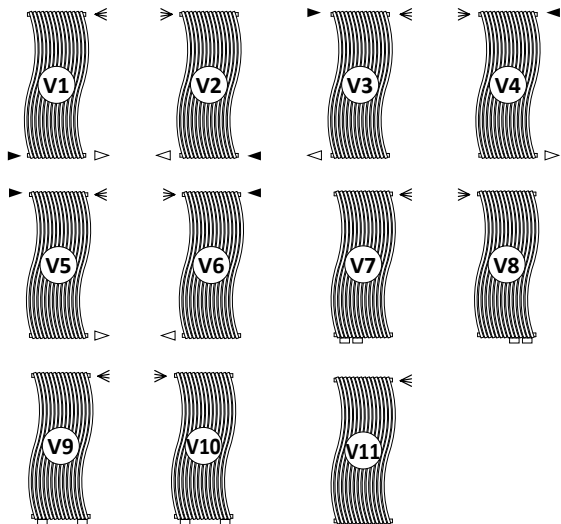

LOLA DECOR X03

ACCIAIO INOX / STAINLESS STEEL
VERTICALE / VERTICAL

CORDIVARI
DESIGN

L [mm]:

- 450
- 570