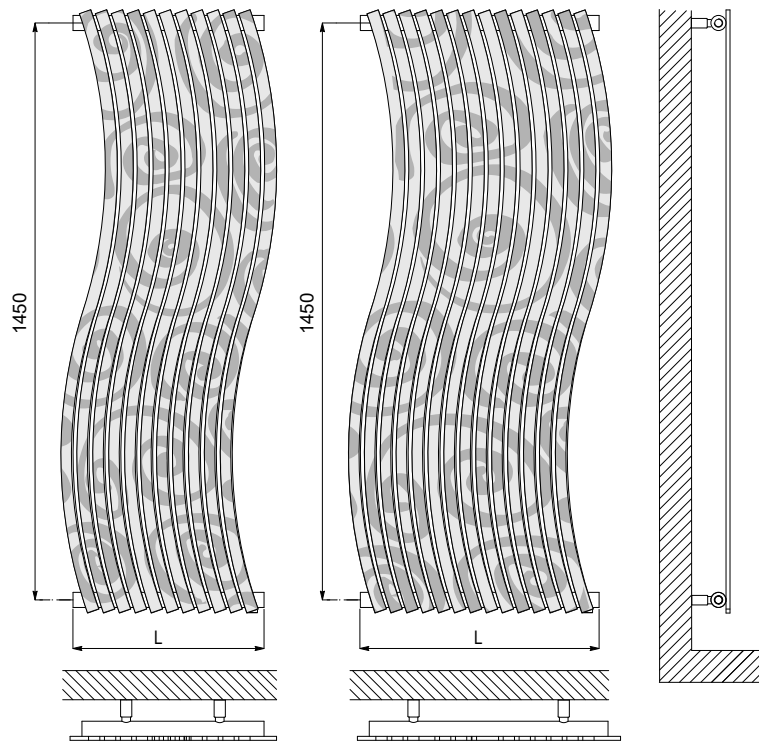

LOLA DECOR X03

ACCIAIO INOX / STAINLESS STEEL
VERTICALE / VERTICAL

CORDIVARI
DESIGN

L [mm]:

- 450
- 570