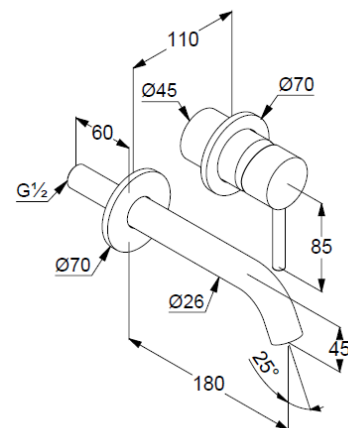

concealed single lever basin mixer

Ref.: 382443976

concealed single lever basin mixer

projection 180mm

trim set without pre-installation set

pre installation set KLUDI Ref.: 38243

vertical wall mounted

solid lever, metal

aerator, S-Pointer M24 PCA

flow rate at 3 bar 5 l/min.

fixed spout

Produktabbildung/ Product picture

Maßzeichnung/ Dimensional drawing

Durchfluss/ Flow rate