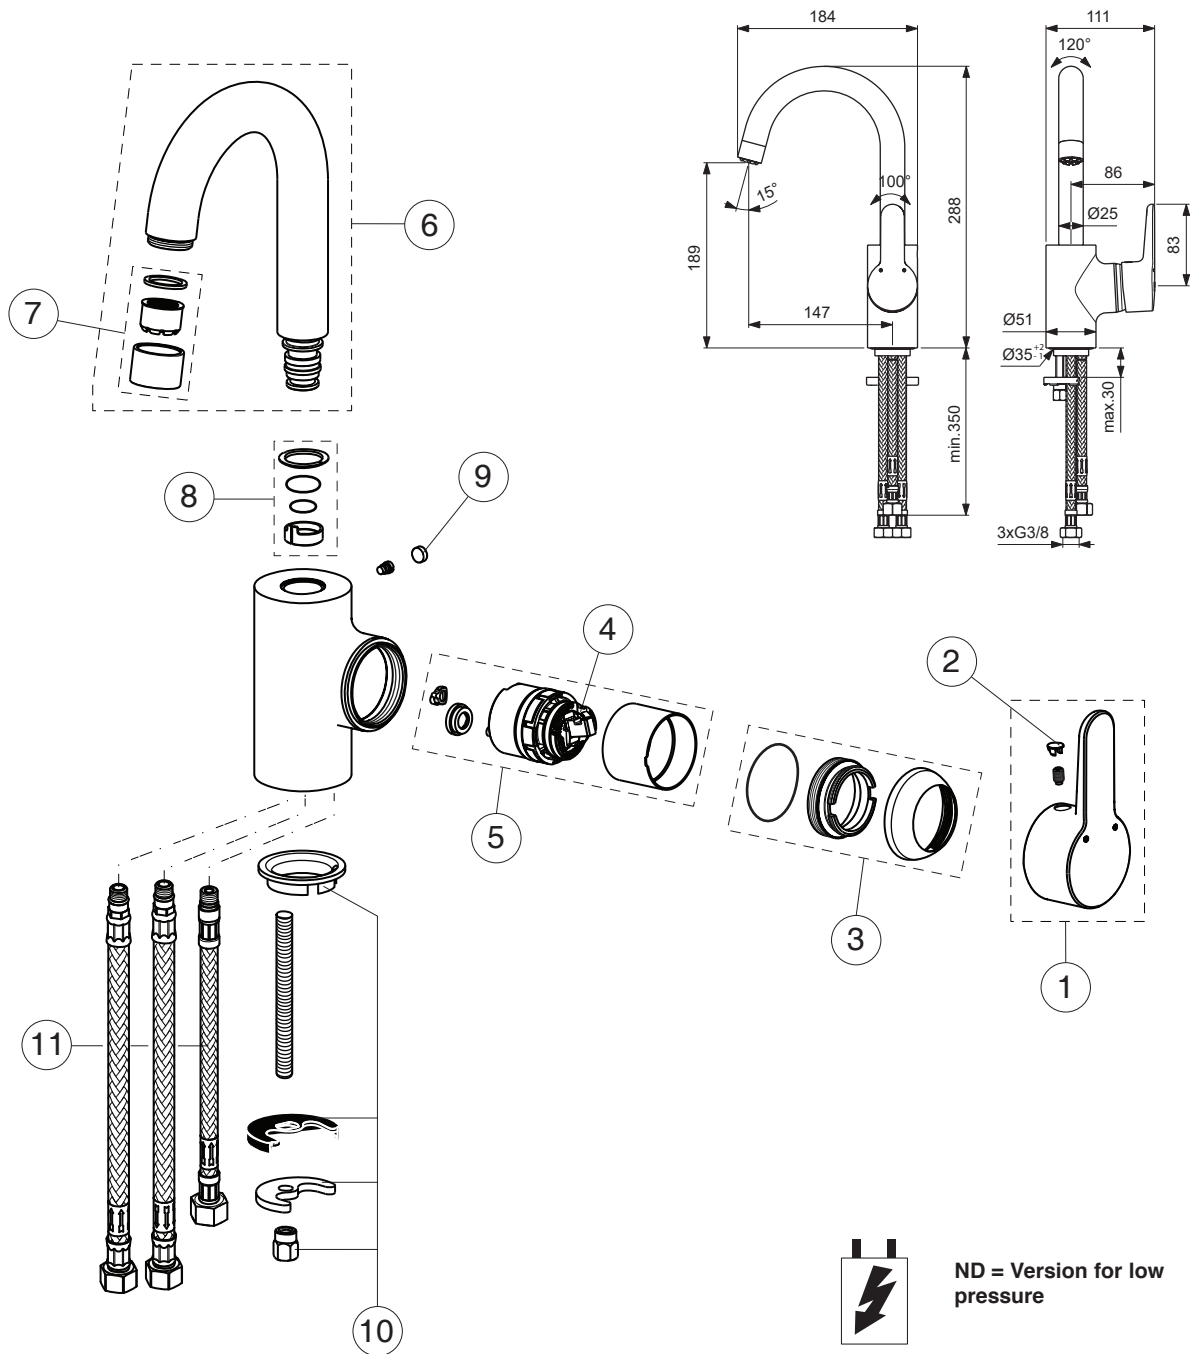

CONNECT BLUE

Produced from: April 2022

B9934AA

ND = Version for low pressure

Pos.	Signify	Spare parts-Nr.	Quantity	Pos.	Signify	Spare parts-Nr.	Quantity
1	Lever, w/logo-compl.	B961012AA	1 Set				
2	Cap decorative	B960473AA	1 Pcs.				
3	Rosette-compl.	B961113AA	1 Set				
4	Hot limit stop	A861181NU	1 Pcs.				
5	Cartridge Ø38mm	B961491NU*	1 Set				
6	Tub.spout R145mm	B961015AA	1 Set				
7	Flow straightener M22x1	B960911AA	1 Set				
8	Sealing set for tub.spout	B960295NU	1 Set				
9	Rubber cap Ø8.1x3	B960583NU	1 Pcs.				
10	Connecting set	B960608NU	1 Set				
11	Flex pexhose G3/8	A963600NU	1 Pcs.				
	M10x1/L445						
	Flex hose G3/8	B960364NU	1 Pcs.				
	M8x1/L620						

*Universal set (not all parts needed)

CONNECT BLUE

Produced from: Oct. 2016

B9934AA

ND = Version for low pressure

Pos.	Signify	Spare parts-Nr.	Quantity	Pos.	Signify	Spare parts-Nr.	Quantity
1	Lever,w/logo ISI-compl.	B961012AA	1 Pcs.	15	Connecting set	B960608NU	1 Pcs.
2	Screw M5x10	B960473AA	1 Pcs.	16	Flex pexhose G3/8 M10x1/L445	A963600NU	1 Pcs.
3	Cap decorative	B961113AA	1 Pcs.		Flex hose G3/8 M8x1/L620	B960364NU	1 Pcs.
4+pos.6	Rosette-compl.	B960477NU	1 Pcs.				
5	Eco click set Ø40	B960477NU	1 Pcs.				
6	Screw M41x1.5/M46x1.5	A963785NU	1 Pcs.				
7	Cartridge Ø40mm	A963785NU	1 Pcs.				
8	Flow limiter,ND		1 Pcs.				
9	Body		1 Pcs.				
10	Tub.spout R145mm	B961015AA	1 Pcs.				
11	Flow straightener M22x1	B960911AA	1 Pcs.				
12	Sealing set for tub.spout	B960295NU	1 Pcs.				
13	Screw M5x5.5		1 Pcs.				
14	Rubber cap Ø8.1x3	B960583NU	1 Pcs.				