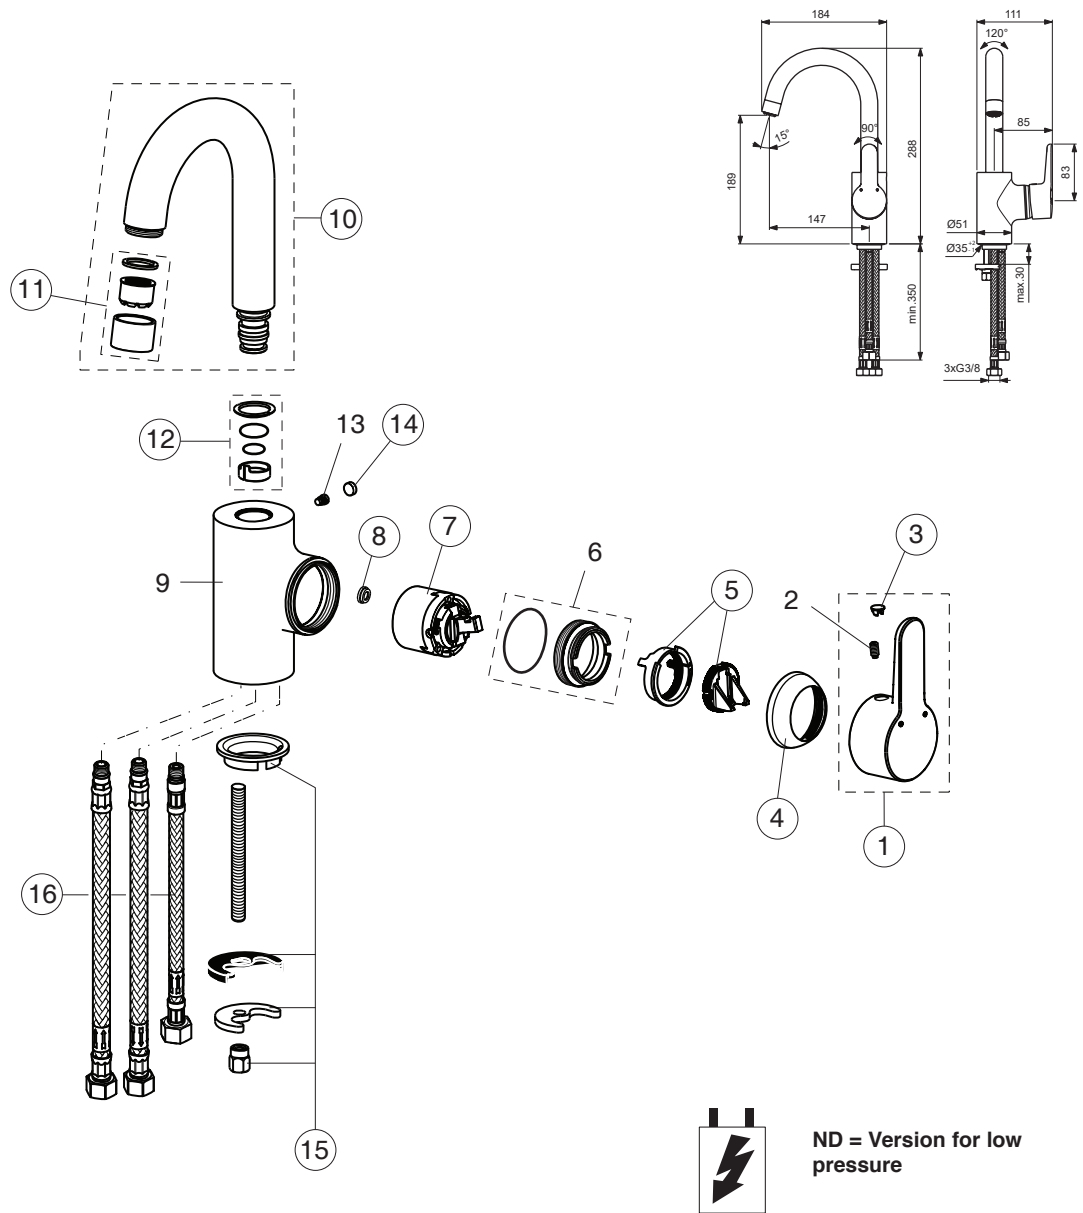

CONNECT BLUE

Produced from: April 2022

B9934AA

ND = Version for low pressure

Pos.	Signify	Spare parts-Nr.	Quantity	Pos.	Signify	Spare parts-Nr.	Quantity
1	Lever, w/logo-compl.	B961012AA	1 Set				
2	Cap decorative	B960473AA	1 Pcs.				
3	Rosette-compl.	B961113AA	1 Set				
4	Hot limit stop	A861181NU	1 Pcs.				
5	Cartridge Ø38mm	B961491NU*	1 Set				
6	Tub.spout R145mm	B961015AA	1 Set				
7	Flow straightener M22x1	B960911AA	1 Set				
8	Sealing set for tub.spout	B960295NU	1 Set				
9	Rubber cap Ø8.1x3	B960583NU	1 Pcs.				
10	Connecting set	B960608NU	1 Set				
11	Flex pexhose G3/8	A963600NU	1 Pcs.				
	M10x1/L445						
	Flex hose G3/8	B960364NU	1 Pcs.				
	M8x1/L620						

*Universal set (not all parts needed)

CONNECT BLUE

Produced from: Oct. 2016

B9934AA

ND = Version for low pressure

Pos.	Signify	Spare parts-Nr.	Quantity	Pos.	Signify	Spare parts-Nr.	Quantity
1	Lever,w/logo ISI-compl.	B961012AA	1 Pcs.	15	Connecting set	B960608NU	1 Pcs.
2	Screw M5x10	B960473AA	1 Pcs.	16	Flex pexhose G3/8 M10x1/L445	A963600NU	1 Pcs.
3	Cap decorative	B961113AA	1 Pcs.		Flex hose G3/8 M8x1/L620	B960364NU	1 Pcs.
4+pos.6	Rosette-compl.	B960477NU	1 Pcs.				
5	Eco click set Ø40	B960477NU	1 Pcs.				
6	Screw M41x1.5/M46x1.5	A963785NU	1 Pcs.				
7	Cartridge Ø40mm	A963785NU	1 Pcs.				
8	Flow limiter,ND		1 Pcs.				
9	Body		1 Pcs.				
10	Tub.spout R145mm	B961015AA	1 Pcs.				
11	Flow straightener M22x1	B960911AA	1 Pcs.				
12	Sealing set for tub.spout	B960295NU	1 Pcs.				
13	Screw M5x5.5		1 Pcs.				
14	Rubber cap Ø8.1x3	B960583NU	1 Pcs.				