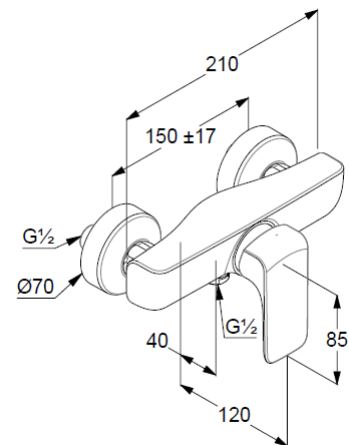

Technische Daten/ Technical Data

KLUDI AMEO
single lever shower mixer
DN 15

Ref.:
417100575

Finishes:
05 chrome

Product description
Manufacturer KLUDI GmbH & Co. KG
Typ: KLUDI AMEO
single lever shower mixer
Ref.: 417100575

shower mixer
single lever mixer
wall mounted
solid lever, metal
protected against back flow
shower outlet G $\frac{1}{2}$
ceramic cartridge with hot water safety device
flow rate at 3 bar 25 l/min.
s-unions G $\frac{1}{2}$ x G $\frac{3}{4}$

Produktabbildung/ Product picture

Maßzeichnung/ Dimensional drawing

Durchfluss/ Flow rate