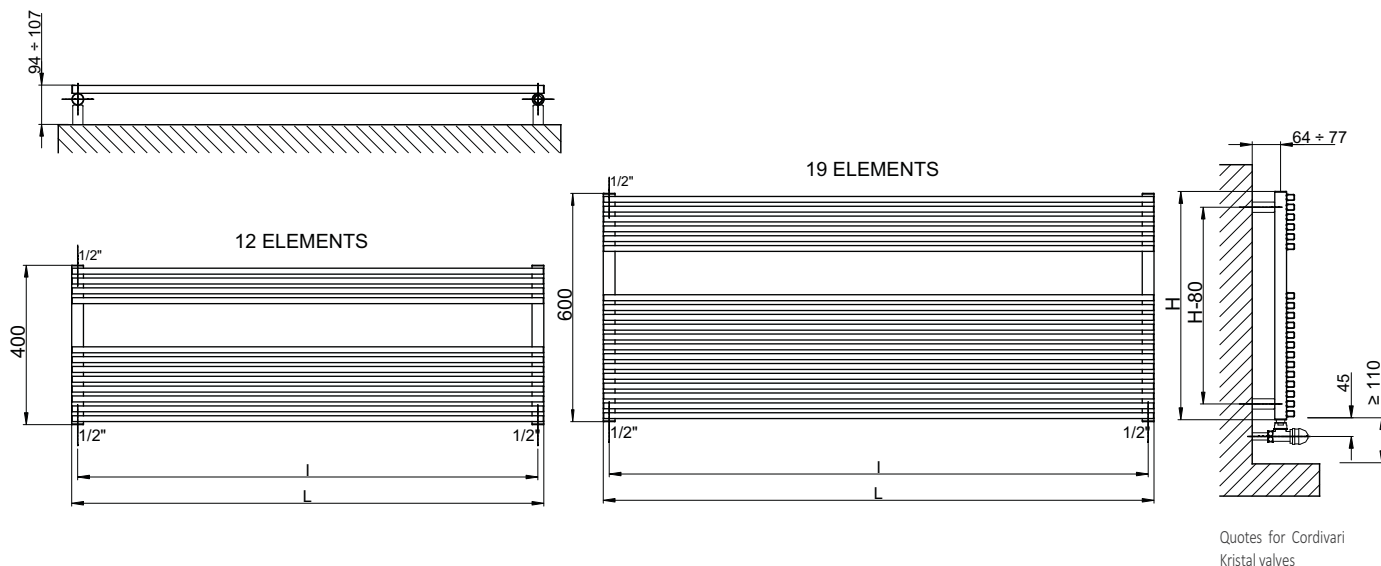

**Packing:**

Carton angular and profiles protected by a recyclable film in polyethylene. User notice included.

**Painting process:**

Painted with ecological epoxy powders. (Certificate DIN 55900-1,-2)

**Colours:**

## KATIA WIDE

Height [mm]	Width L [mm]	Pipe centres l [mm]	Code nr.	Dry Weight [Kg]	Surface [m <sup>2</sup> ]	Water content [lt]	$\Delta t=50^{\circ}\text{C}$ [Watt]	75/65/20°C ( $\Delta T=50^{\circ}\text{C}$ ) (*) Thermal output $\phi$ in Watt and $\Delta T$ in °C	Dual energy kit [Watt]
400	1200	1170	3551826101201	10,9	1,06	3,3	621	$\phi = 5,6148 * \Delta T^{1,2029}$	400
	1400	1370	3551826101203	12,0	1,25	3,8	740	$\phi = 7,1704 * \Delta T^{1,1852}$	400
600	1200	1170	3551826101202	11,3	1,21	3,6	960	$\phi = 10,3806 * \Delta T^{1,1572}$	700
	1400	1370	3551826101204	13,0	1,29	4,1	1122	$\phi = 9,6024 * \Delta T^{1,2170}$	700