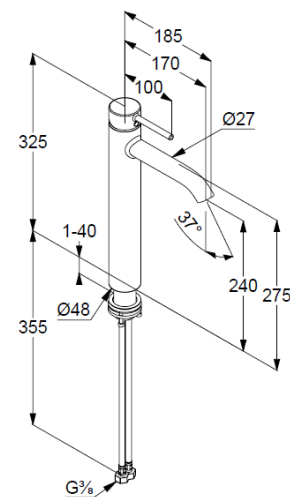

Technische Daten/ Technical Data

KLUDI BOZZ

single lever basin mixer, for washbowls
DN 15

Ref.:
382860576

Finishes:
05 chrome

Product description

Manufacturer KLUDI GmbH & Co. KG

Typ: KLUDI BOZZ

single lever basin mixer, for washbowls

Ref.: 382860576

single lever mixer

1-hole mounted

solid lever, metal

aerator, S-Pointer M18,5 PCA

ceramic cartridge with hot water safety device

flow rate at 3 bar 5 l/min.

flexible hoses G $\frac{3}{8}$ DVGW approved

rapid installation set

Produktabbildung/ Product picture

Maßzeichnung/ Dimensional drawing

Durchfluss/ Flow rate