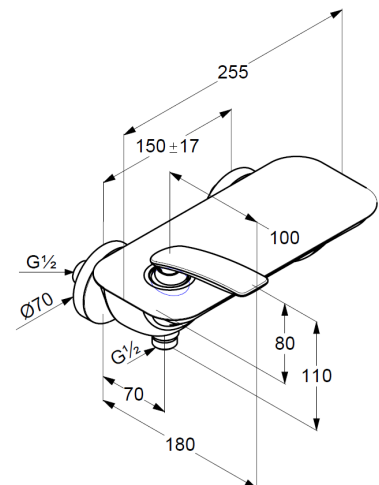

Technische Daten/ Technical Data

KLUDI BALANCE
single lever shower mixer
DN 15

Ref.:
527108775

Finishes:
87 matt black/chrome

Product description
Manufacturer KLUDI GmbH & Co. KG
Typ: KLUDI BALANCE
single lever shower mixer
Ref.: 527108775

shower mixer
single lever mixer
wall mounted
solid lever, metal
protected against back flow
shower outlet G $\frac{1}{2}$
ceramic cartridge with hot water safety device
flow rate at 3 bar 18 l/min.
S-unions G $\frac{1}{2}$ x G $\frac{3}{4}$

Produktabbildung/ Product picture

Maßzeichnung/ Dimensional drawing

Durchfluss/ Flow rate