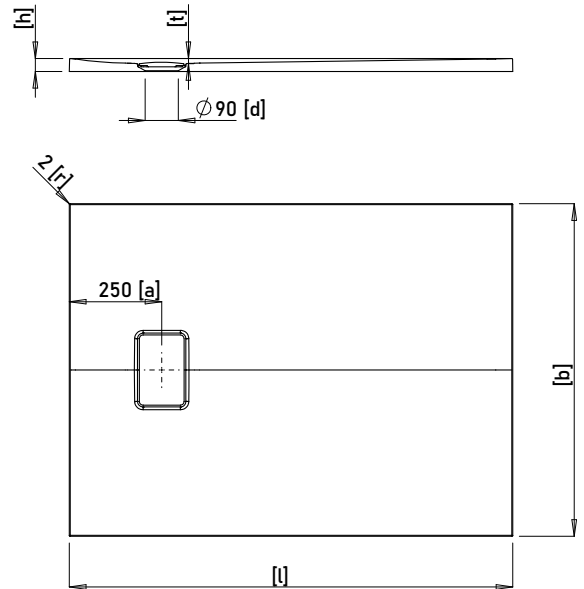

VIGOUR

V3

Mineralguss Duschwannen

Produktdaten

Material	Mineralguss
Design	Randlos mit Ablaufabdeckung aus Mineralguss
Oberfläche	safe step plus, seidenmatt, Rutschhemmungsklass B gem. DIN51097 / R10 gem. EN 16165, antibakteriell gem. ISO 22196
Installationsarten	Verklebung direkt auf Boden oder Installation auf Montagerahmen, Wannenträger, Montagefüßen, Bauplatte
Leistungskriterien	EN 14527, stabil, kein Unterbau notwendig, erhöhter Schallschutz gem. DIN 4109 / VDI 4100, reparabel, schneidbar, Farbauswahl

Technische Daten

Länge [l]	Breite [b]	Höhe [h]	Innentiefe [i]	Abstand Mitte Ablauf bis Rand [a]	Ablauf ø [d]	Radius Rand [r]	Gewicht	KBN weiß	KBN beige	KBN grau	KBN anthrazit	KBN schwarz
900mm	700mm	32mm	11mm	250mm	90mm	2mm	19,9 kg	V3M9070SP	V3M9070BG	V3M9070GR	V3M9070AN	V3M9070SM
900mm	750mm	32mm	11mm	250mm	90mm	2mm	21,1 kg	V3M9075SP	V3M9075BG	V3M9075GR	V3M9075AN	V3M9075SM
900mm	800mm	32mm	11mm	250mm	90mm	2mm	22,3 kg	V3M9080SP	V3M9080BG	V3M9080GR	V3M9080AN	V3M9080SM
1000mm	700mm	32mm	11mm	250mm	90mm	2mm	21,9 kg	V3M10070SP	V3M10070BG	V3M10070GR	V3M10070AN	V3M10070SM