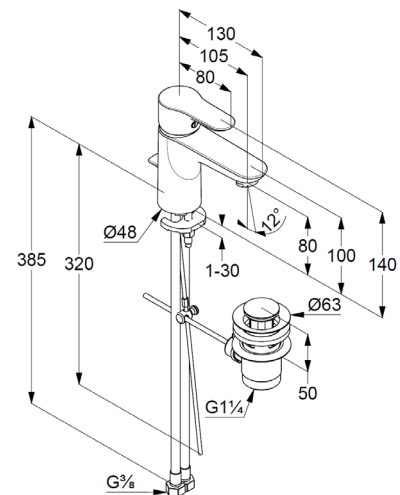

## Technische Daten/ Technical Data

KLUDI OBJEKTA  
single lever basin mixer  
DN 15

Ref.:  
322330575

Finishes:  
05 chrome

Product description  
Manufacturer KLUDI GmbH & Co. KG  
Typ: KLUDI OBJEKTA  
single lever basin mixer  
Ref.: 322330575

basin mixer  
single lever mixer  
1-hole mounted  
solid handle, metal  
aerator M24 PCA  
ceramic cartridge with hot water safety device  
flow rate at 3 bar 5 l/min.  
flexible hoses G $\frac{3}{8}$  DVGW approved  
rapid installation set  
pop up waste G1 $\frac{1}{4}$  metal

### Produktabbildung/ Product picture

### Maßzeichnung/ Dimensional drawing