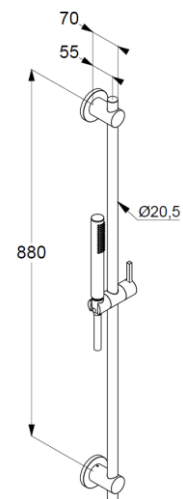

Technische Daten/ Technical Data

KLUDI NOVA FONTE

shower set 1 S

DN 15

Style: Puristic

Ref.: 2084005-15

Finishes:

05 chrome

connection G1/2

sieve seal

shower hose

plastic coated

with metal-effect

with conical nuts

anti twist

G1/2 x G1/2 x 1600mm

wall rail 900mm

height-adjustable hand shower holder

with fixing material

for rigid wall mounting

Produktabbildung/ Product picture

Maßzeichnung/ Dimensional drawing

Durchfluss/ Flow rate