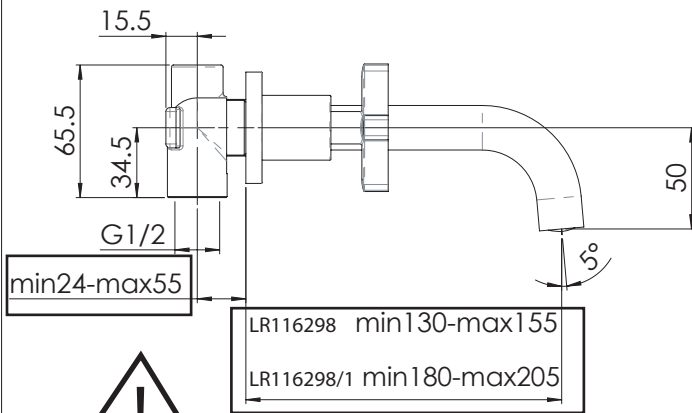

Not included / Non incluso / Non Inclus / Nie zawarty/ No incluido / Nao incluido

1

A

B

2

3

A

4