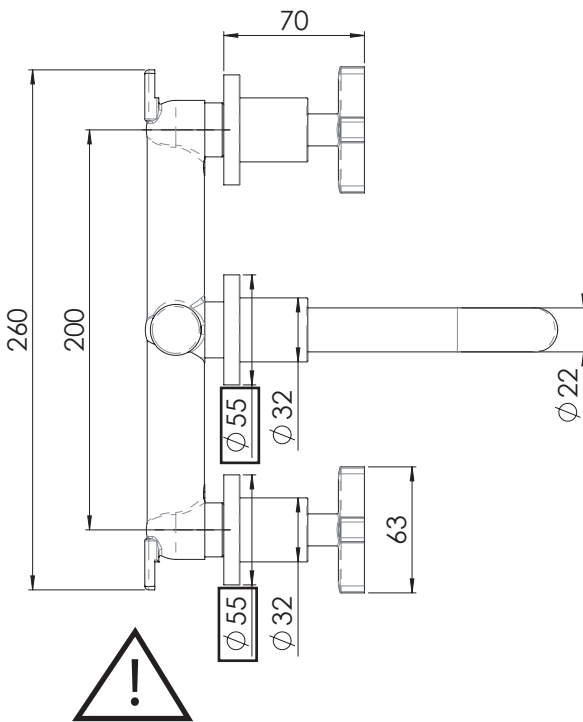

Not included / Non incluso / Non Inclus / Nie zawarty/ No incluido / Nao incluido

1

A

B

2

3

A

4