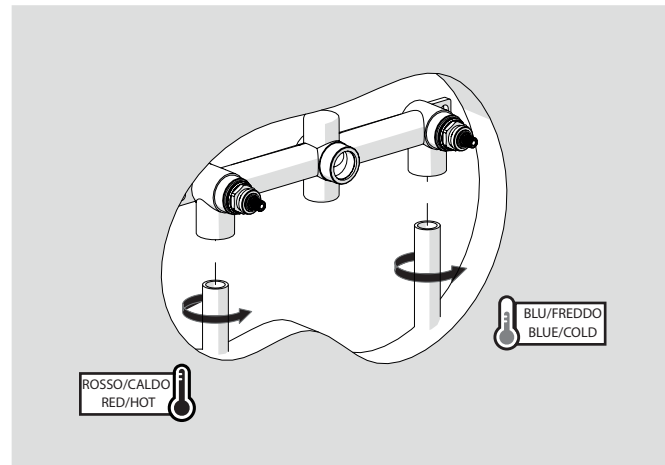

Not included / Non incluso / Non Inclus / Nie zawarty/ No incluido / Nao incluido

1

A

B

2

3

A

4