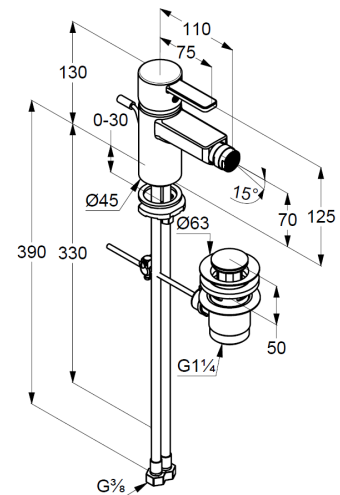

## Technical Data

KLUDI ZENTA  
Single lever bidet mixer  
DN 15

Ref.:  
385300575

Finishes:  
05 chrome

Product description  
Manufacturer KLUDI GmbH & Co. KG  
Typ: KLUDI ZENTA  
Single lever bidet mixer  
Ref.: 385300575  
Bidet mixer DN 15/ PN 10  
single lever mixer  
single hole mounted  
solid lever, metal  
ball joint with aerator M 24 x 1  
ceramic cartridge with hotwater safety device  
flow rate at 3 bar = 7,4 l/ min.  
flexible hoses G 3/8 DVGW approved  
rapid installation set  
pop up waste 1 1/4" metal

Product picture

Dimensional drawing

Flow rate diagram