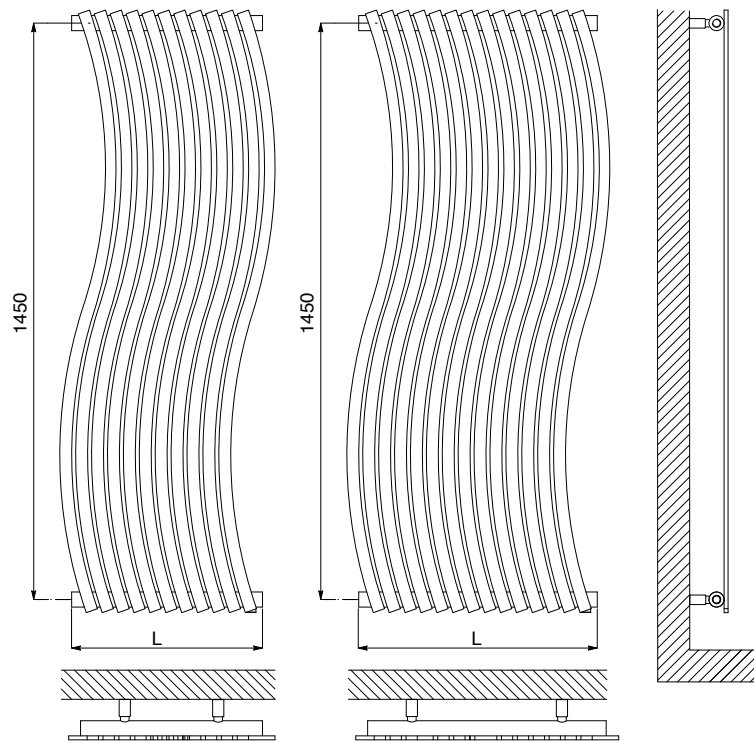

LOLA

ACCIAIO INOX / STAINLESS STEEL

VERTICALE / VERTICAL

CORDIVARI
DESIGN

L [mm]:

- 450
- 570