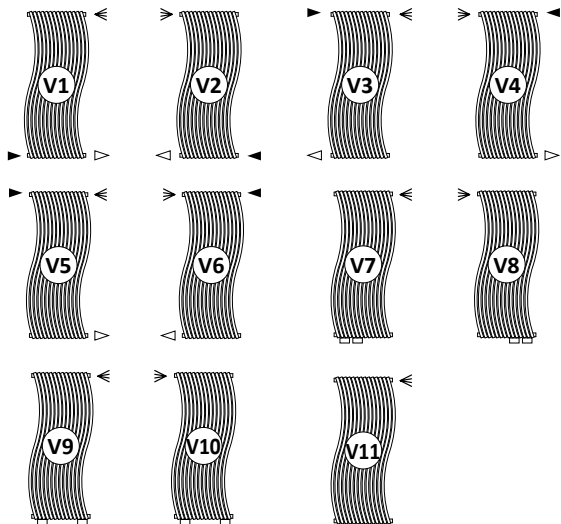

LOLA

ACCIAIO INOX / STAINLESS STEEL

VERTICALE / VERTICAL

CORDIVARI
DESIGN

L [mm]:

- 450
- 570