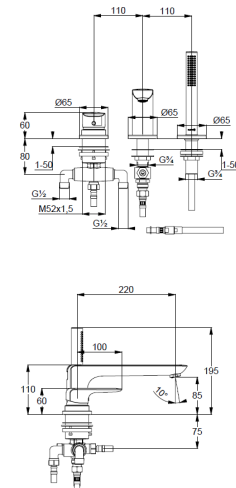

Technische Daten/ Technical Data

KLUDI AMEO
bath-and shower mixer
DN 15

Ref.:
414470575

Finishes:
05 chrome

Product description
Manufacturer KLUDI GmbH & Co. KG
Typ: KLUDI AMEO
bath-and shower mixer
Ref.: 414470575

3-hole bath/shower mixer
single lever mixer
stand assembly
extractable hand shower
automatic diverter: shower/bath
3-hole mounted
solid lever, metal
aerator, S-Pointer M24
protected against back flow
ceramic cartridge with hot water safety device
flow rate at 3 bar bath 22 l/min.
flow rate at 3 bar shower 12 l/ min.
fixed spout
shank-fixing
without flexible high pressure supply tubs Ref.: 7544605-00
extractable hoses M15 x 1500mm
hand shower 1 S
1 spray pattern
Volumen
with cleaning system
sieve seal

Produktabbildung/ Product picture

Maßzeichnung/ Dimensional drawing

Durchfluss/ Flow rate