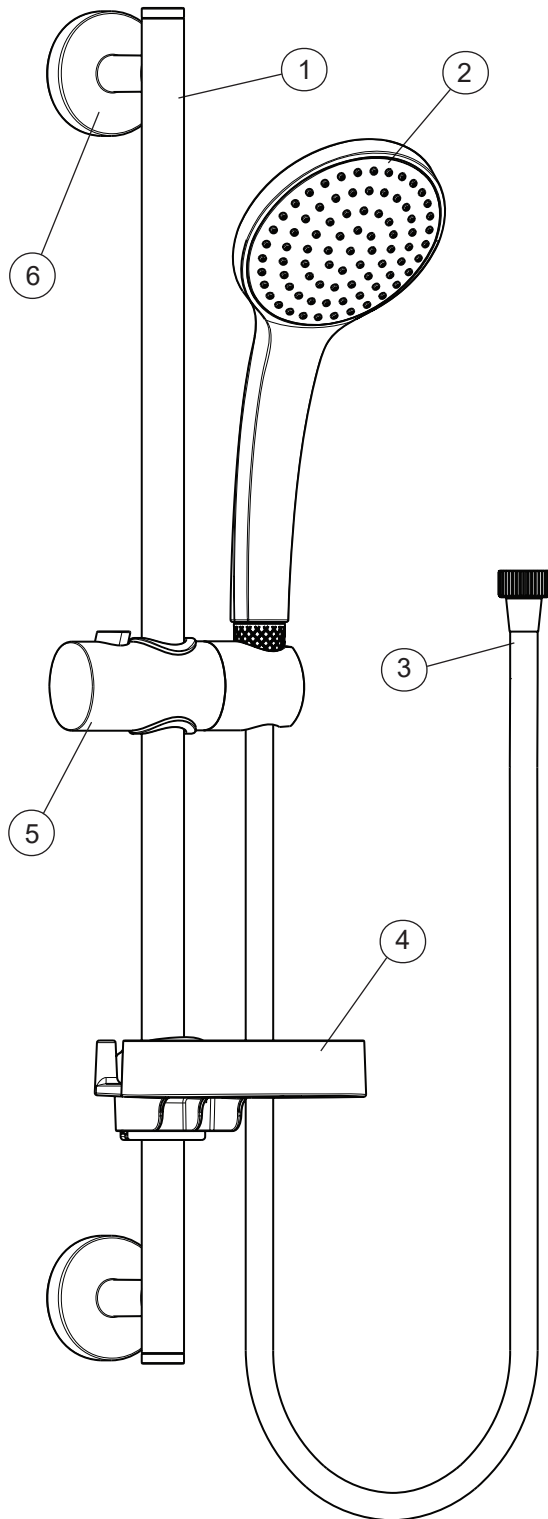

IDEALRAIN

Ideal Standard

B9412AA
B9414AA

B9415AA
B9417AA

Pos.	Signify	Spare parts-Nr.	Quantity
1	Sliding bar 60cm IDEALRAIN 80/100	B9420AA	1 Pcs. (B9412AA, B9415AA)
	Sliding bar 90cm IDEALRAIN 80/100	B9422AA	1 Pcs. (B9414AA, B9417AA)
2	Handspray 100mm 1F	B9402AA	1 Pcs. (B9412AA, B9414AA)
	Handspray 100mm 3F	B9403AA	1 Pcs. (B9415AA, B9417AA)
3	Sh.hose 1,75m IDEALFLEX	A4109AA	1 Pcs.
4	Soapdish D20.6 LB	B960917NU	1 Pcs.
5	Slider set LOW BASIC / I'RAIN 72	B960976AA	1 Pcs.
6	Consoles set IDEALRAIN 80/100	B960973AA	1 Pcs.