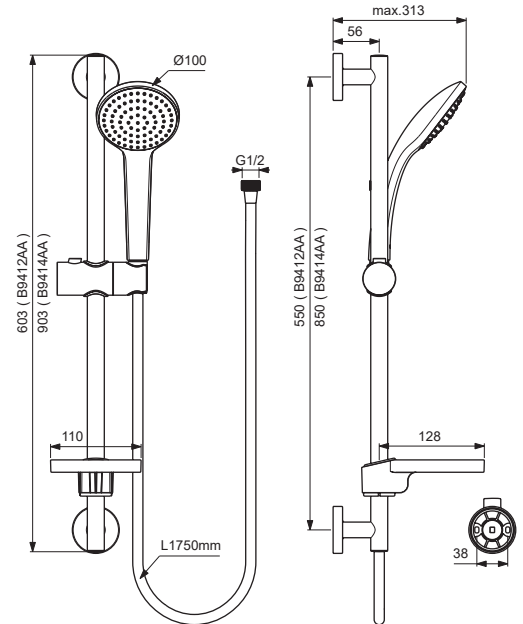

IDEALRAIN

Ideal Standard

B9412AA
B9414AA

B9415AA
B9417AA

Pos.	Signify	Spare parts-Nr.	Quantity
1	Sliding bar 60cm IDEALRAIN 80/100	B9420AA	1 Pcs. (B9412AA, B9415AA)
	Sliding bar 90cm IDEALRAIN 80/100	B9422AA	1 Pcs. (B9414AA, B9417AA)
2	Handspray 100mm 1F	B9402AA	1 Pcs. (B9412AA, B9414AA)
	Handspray 100mm 3F	B9403AA	1 Pcs. (B9415AA, B9417AA)
3	Sh.hose 1,75m IDEALFLEX	A4109AA	1 Pcs.
4	Soapdish D20.6 LB	B960917NU	1 Pcs.
5	Slider set LOW BASIC / I'RAIN 72	B960976AA	1 Pcs.
6	Consoles set IDEALRAIN 80/100	B960973AA	1 Pcs.