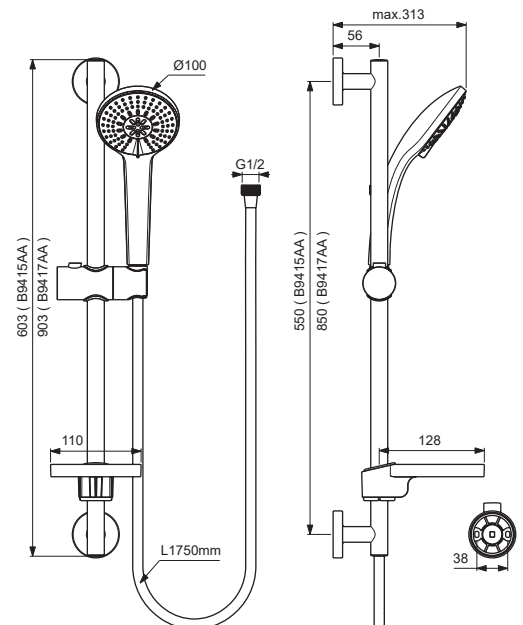

IDEALRAIN

Ideal Standard

B9412AA
B9414AA

B9415AA
B9417AA

Pos.	Signify	Spare parts-Nr.	Quantity
1	Sliding bar 60cm IDEALRAIN 80/100	B9420AA	1 Pcs. (B9412AA, B9415AA)
	Sliding bar 90cm IDEALRAIN 80/100	B9422AA	1 Pcs. (B9414AA, B9417AA)
2	Handspray 100mm 1F	B9402AA	1 Pcs. (B9412AA, B9414AA)
	Handspray 100mm 3F	B9403AA	1 Pcs. (B9415AA, B9417AA)
3	Sh.hose 1,75m IDEALFLEX	A4109AA	1 Pcs.
4	Soapdish D20.6 LB	B960917NU	1 Pcs.
5	Slider set LOW BASIC / I'RAIN 72	B960976AA	1 Pcs.
6	Consoles set IDEALRAIN 80/100	B960973AA	1 Pcs.