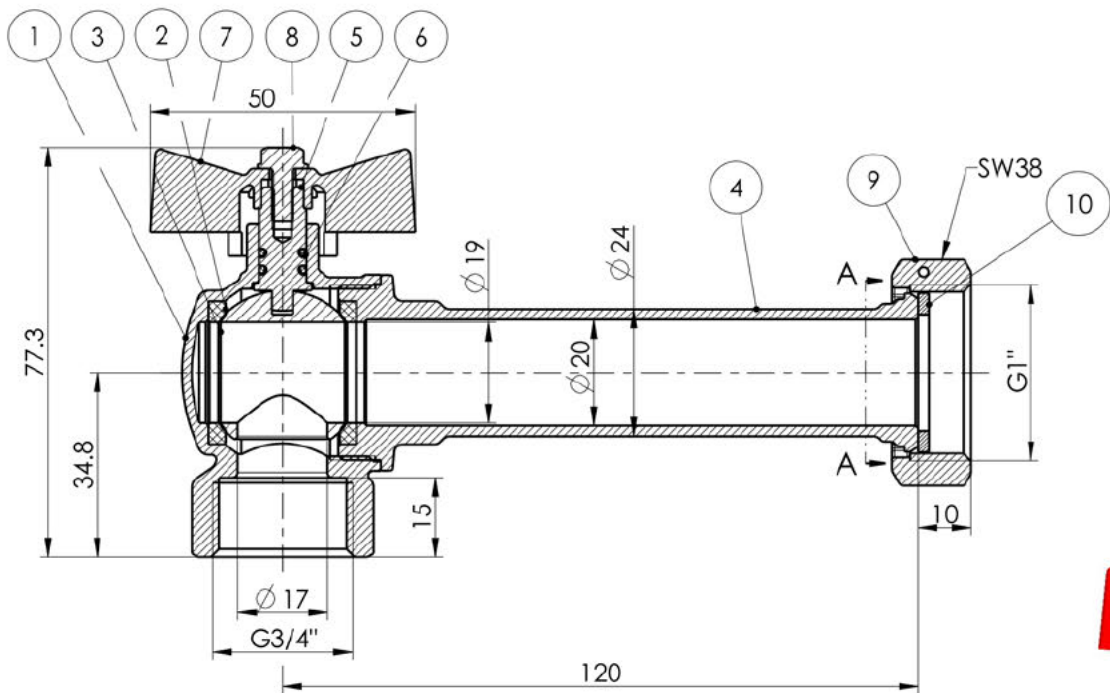

NOTE:  
 1.Body in nickel-plated brass  
 2.Temperature Limits:-10° C,+120° C  
 3.Threads:DIN ISO 228/1

NO.	PART CODE	PART NAME	Q'TY	MATERIALS	Specification
10		Washer	1	EPDM	∅ 30x∅ 22x2
9		Nut	1	Brass	CW617N
8		Screw	1	Steel	
7		Handle	1	Aluminium	
6		O-ring(2)	2	EPDM	
5		Stem	1	Brass	HPb58-3A
4		Body cap	1	Brass	CW617N
3		Ball	1	Brass	HPb58-3A
2		Seats	2	PTFE	
1		Body	1	Brass	CW617N

BV with sw.nut(Blue)

**KBN CKHSE** - COSMO Kugelhahnset Eck f. Edelstahlverteiler "CVS" und "CVB..N"

NOTE:  
 1.Body in nickel-plated brass  
 2.Temperature Limits:-10° C,+120° C  
 3.Threads:DIN ISO 228/1

NO.	PART CODE	PART NAME	Q'TY	MATERIALS	Specification
10		Washer	1	EPDM	∅ 30x∅ 22x2
9		Nut	1	Brass	CW617N
8		Screw	1	Steel	
7		Handle	1	Aluminium	
6		O-ring(2)	2	EPDM	
5		Stem	1	Brass	HPb58-3A
4		Body cap	1	Brass	CW617N
3		Ball	1	Brass	HPb58-3A
2		Seats	2	PTFE	
1		Body	1	Brass	CW617N