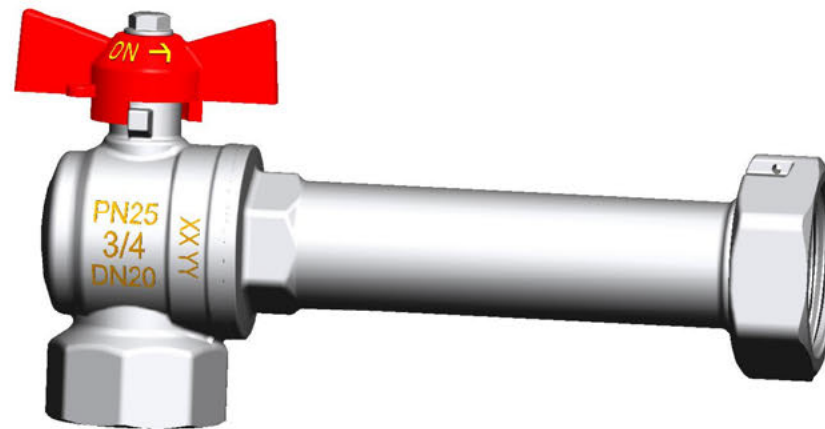

NOTE:  
 1.Body in nickel-plated brass  
 2.Temperature Limits:-10° C,+120° C  
 3.Threads:DIN ISO 228/1

NO.	PART CODE	PART NAME	Q'TY	MATERIALS	Specification
10		Washer	1	EPDM	∅ 30x∅ 22x2
9		Nut	1	Brass	CW617N
8		Screw	1	Steel	
7		Handle	1	Aluminium	
6		O-ring(2)	2	EPDM	
5		Stem	1	Brass	HPb58-3A
4		Body cap	1	Brass	CW617N
3		Ball	1	Brass	HPb58-3A
2		Seats	2	PTFE	
1		Body	1	Brass	CW617N

BV with sw.nut(Blue)

**KBN CKHSE** - COSMO Kugelhahnset Eck f. Edelstahlverteiler "CVS" und "CVB..N"

NOTE:  
 1.Body in nickel-plated brass  
 2.Temperature Limits:-10° C,+120° C  
 3.Threads:DIN ISO 228/1

NO.	PART CODE	PART NAME	Q'TY	MATERIALS	Specification
10		Washer	1	EPDM	∅ 30x∅ 22x2
9		Nut	1	Brass	CW617N
8		Screw	1	Steel	
7		Handle	1	Aluminium	
6		O-ring(2)	2	EPDM	
5		Stem	1	Brass	HPb58-3A
4		Body cap	1	Brass	CW617N
3		Ball	1	Brass	HPb58-3A
2		Seats	2	PTFE	
1		Body	1	Brass	CW617N

**COSMO**  
 GUTES KLIMA  
 BESSER LEBEN

BV with sw.nut(Red)

**KBN CKHSE** - COSMO Kugelhahnset Eck f. Edelstahl-verteiler "CVS" und "CVB..N"