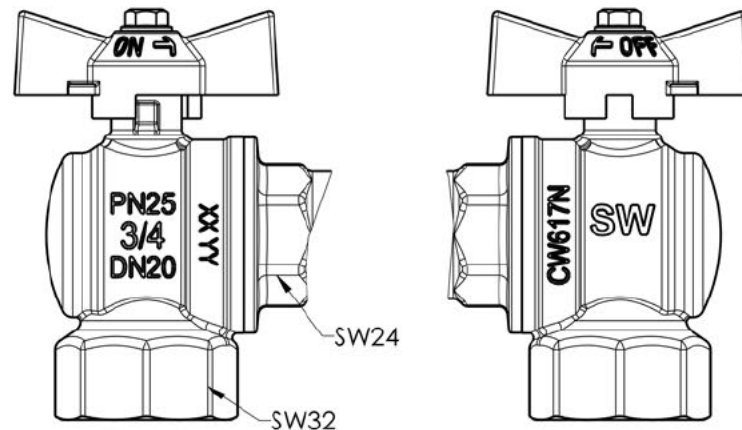

NOTE:  
 1.Body in nickel-plated brass  
 2.Temperature Limits:-10° C,+120° C  
 3.Threads:DIN ISO 228/1

NO.	PART CODE	PART NAME	Q'TY	MATERIALS	Specification
10		Washer	1	EPDM	∅ 30x∅ 22x2
9		Nut	1	Brass	CW617N
8		Screw	1	Steel	
7		Handle	1	Aluminium	
6		O-ring(2)	2	EPDM	
5		Stem	1	Brass	HPb58-3A
4		Body cap	1	Brass	CW617N
3		Ball	1	Brass	HPb58-3A
2		Seats	2	PTFE	
1		Body	1	Brass	CW617N

BV with sw.nut(Blue)

**KBN CKHSE** - COSMO Kugelhahnset Eck f. Edelstahlverteiler "CVS" und "CVB..N"

NOTE:  
 1.Body in nickel-plated brass  
 2.Temperature Limits:-10° C,+120° C  
 3.Threads:DIN ISO 228/1

NO.	PART CODE	PART NAME	Q'TY	MATERIALS	Specification
10		Washer	1	EPDM	∅ 30x∅ 22x2
9		Nut	1	Brass	CW617N
8		Screw	1	Steel	
7		Handle	1	Aluminium	
6		O-ring(2)	2	EPDM	
5		Stem	1	Brass	HPb58-3A
4		Body cap	1	Brass	CW617N
3		Ball	1	Brass	HPb58-3A
2		Seats	2	PTFE	
1		Body	1	Brass	CW617N