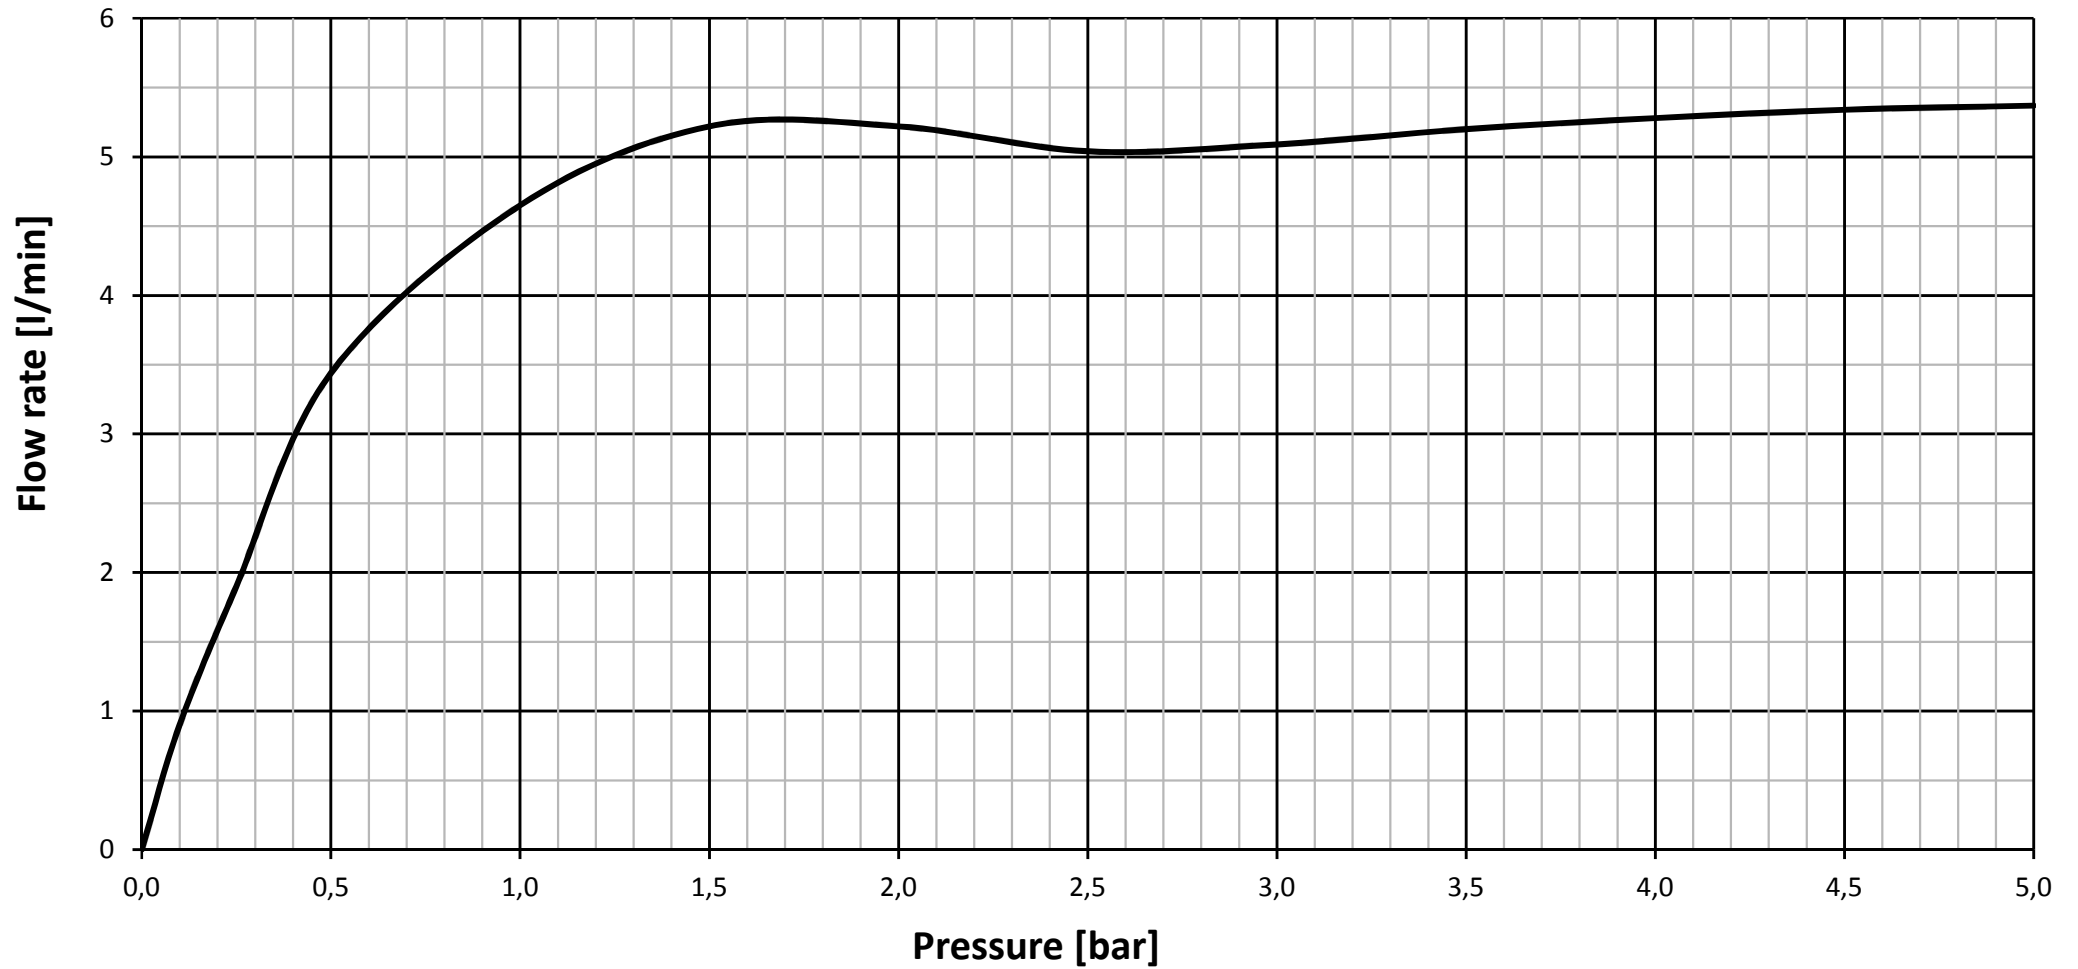

BC753XX - outlet series

— Flow rate in mixed water position