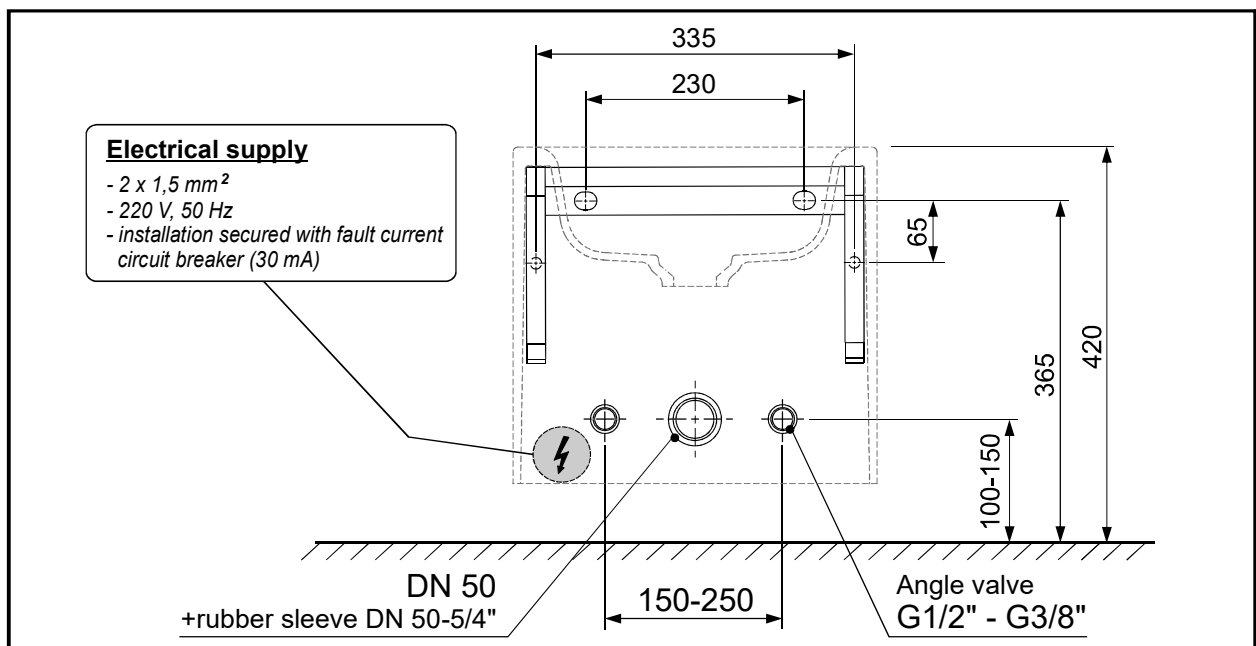

Moon bidet wall hung

Article number 0600-034-xxR

Moon bidet wall hung

Article number 0600-034-xxR

Moon bidet wall hung

Article number 0600-034-xxR