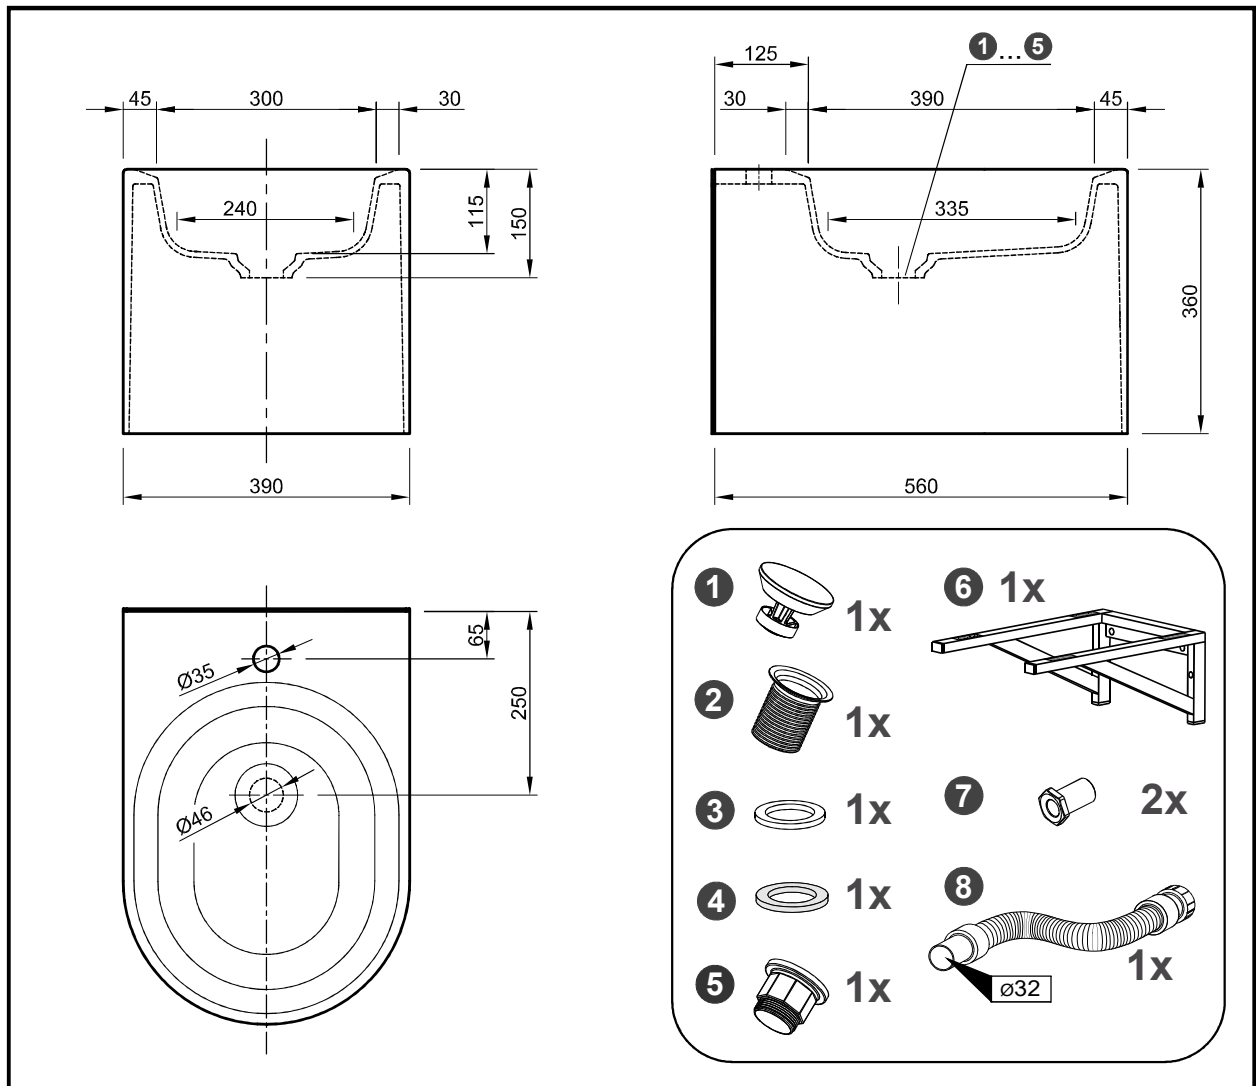

Moon bidet wall hung

Article number 0600-034-xxR

Moon bidet wall hung

Article number 0600-034-xxR

Moon bidet wall hung

Article number 0600-034-xxR