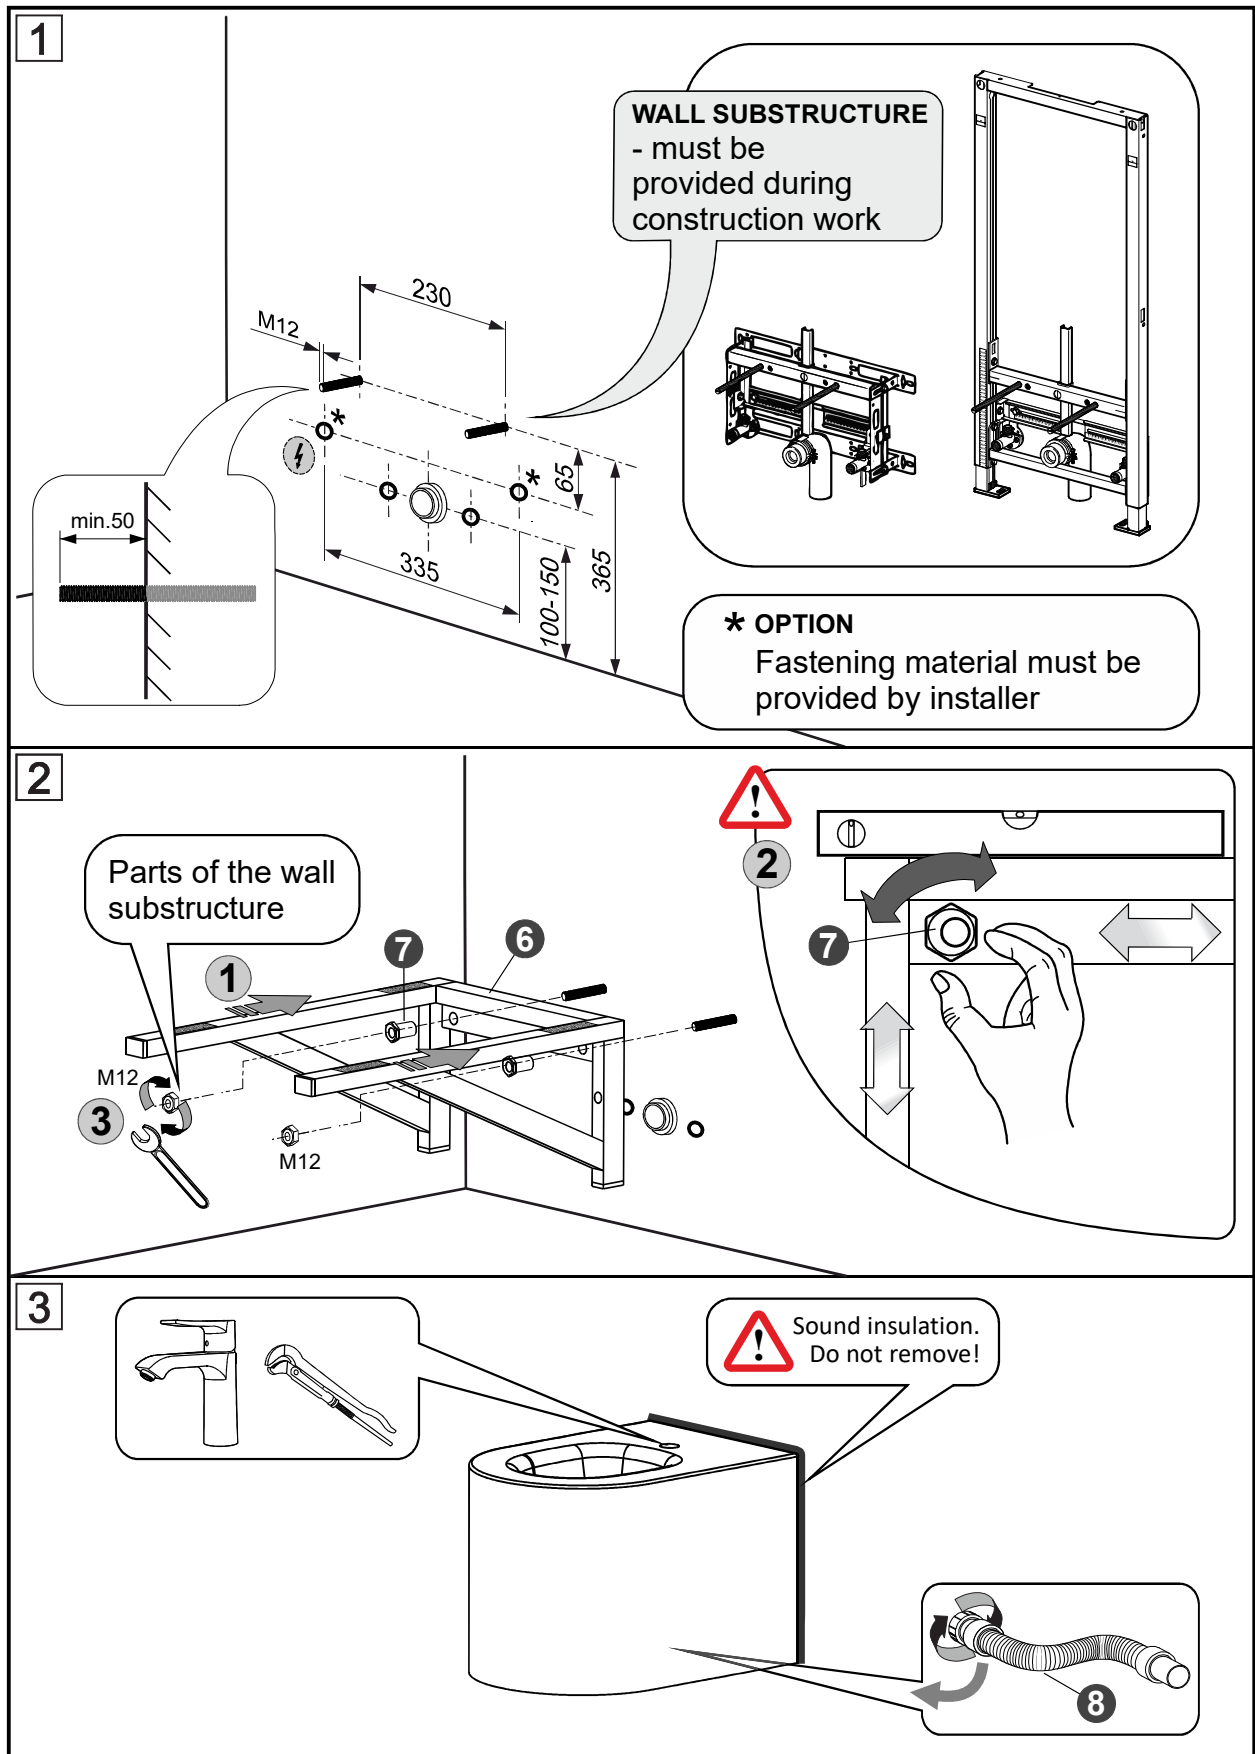

Moon bidet wall hung

Article number 0600-034-xxR

Moon bidet wall hung

Article number 0600-034-xxR

Moon bidet wall hung

Article number 0600-034-xxR